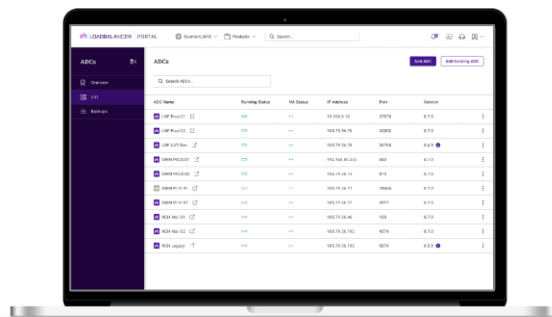

Loadbalancer Portal

Centralized management, automation and observability for your entire ADC infrastructure

The Loadbalancer ADC Portal is an intuitive, yet comprehensive platform that enables automation, orchestration, management, and analytics for application delivery across on-prem, cloud, hybrid and multi-cloud environments.

A comprehensive ADC dashboard

Consolidate all your appliances in a single dashboard to effortlessly monitor their status.

A way to automate routine tasks

Create automated workflows to allow common ADC tasks to be set up and scheduled in advance.