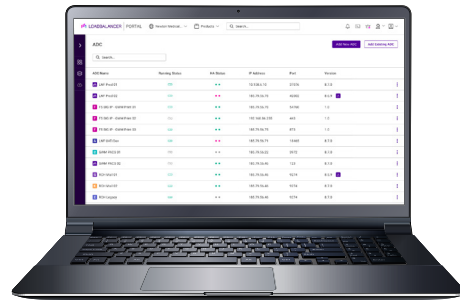

Manage all your ADCs from a single platform

This intuitive, vendor-agnostic, cloud-based subscription service enables full observability, orchestration, management and automation of different load balancer appliances from different vendors.

An aggressive innovation roadmap means new features are added frequently.

Coming soon:

- SSL certificate management
- API access
- More third-parties
- Advanced automation
- Application insights

Loadbalancer Portal

Centralized management, automation and observability for your entire ADC infrastructure